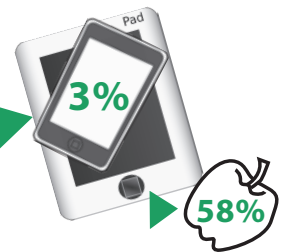

Website Stats: 2012-2013

382,176

New 43%
Return 57%

Average Visit

Devices

Off Campus

Top 10

Databases A to Z